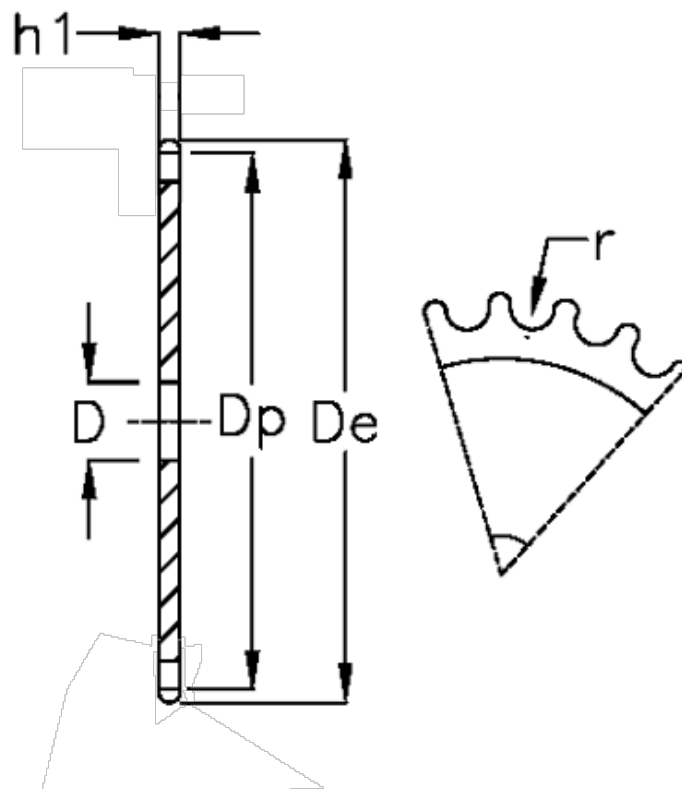

Article number: 616021003035

Description: Plate wheel 06 B-1 Z=35 simplex

Measures

C	= 1
D	= 12
De	= 110.4
Dp	= 106.26
For chain size	= 3/8 x 7/32
For chain type	= 06 B-1
h1	= 5.3
Number of teeth	= 35

$r = 6.35$